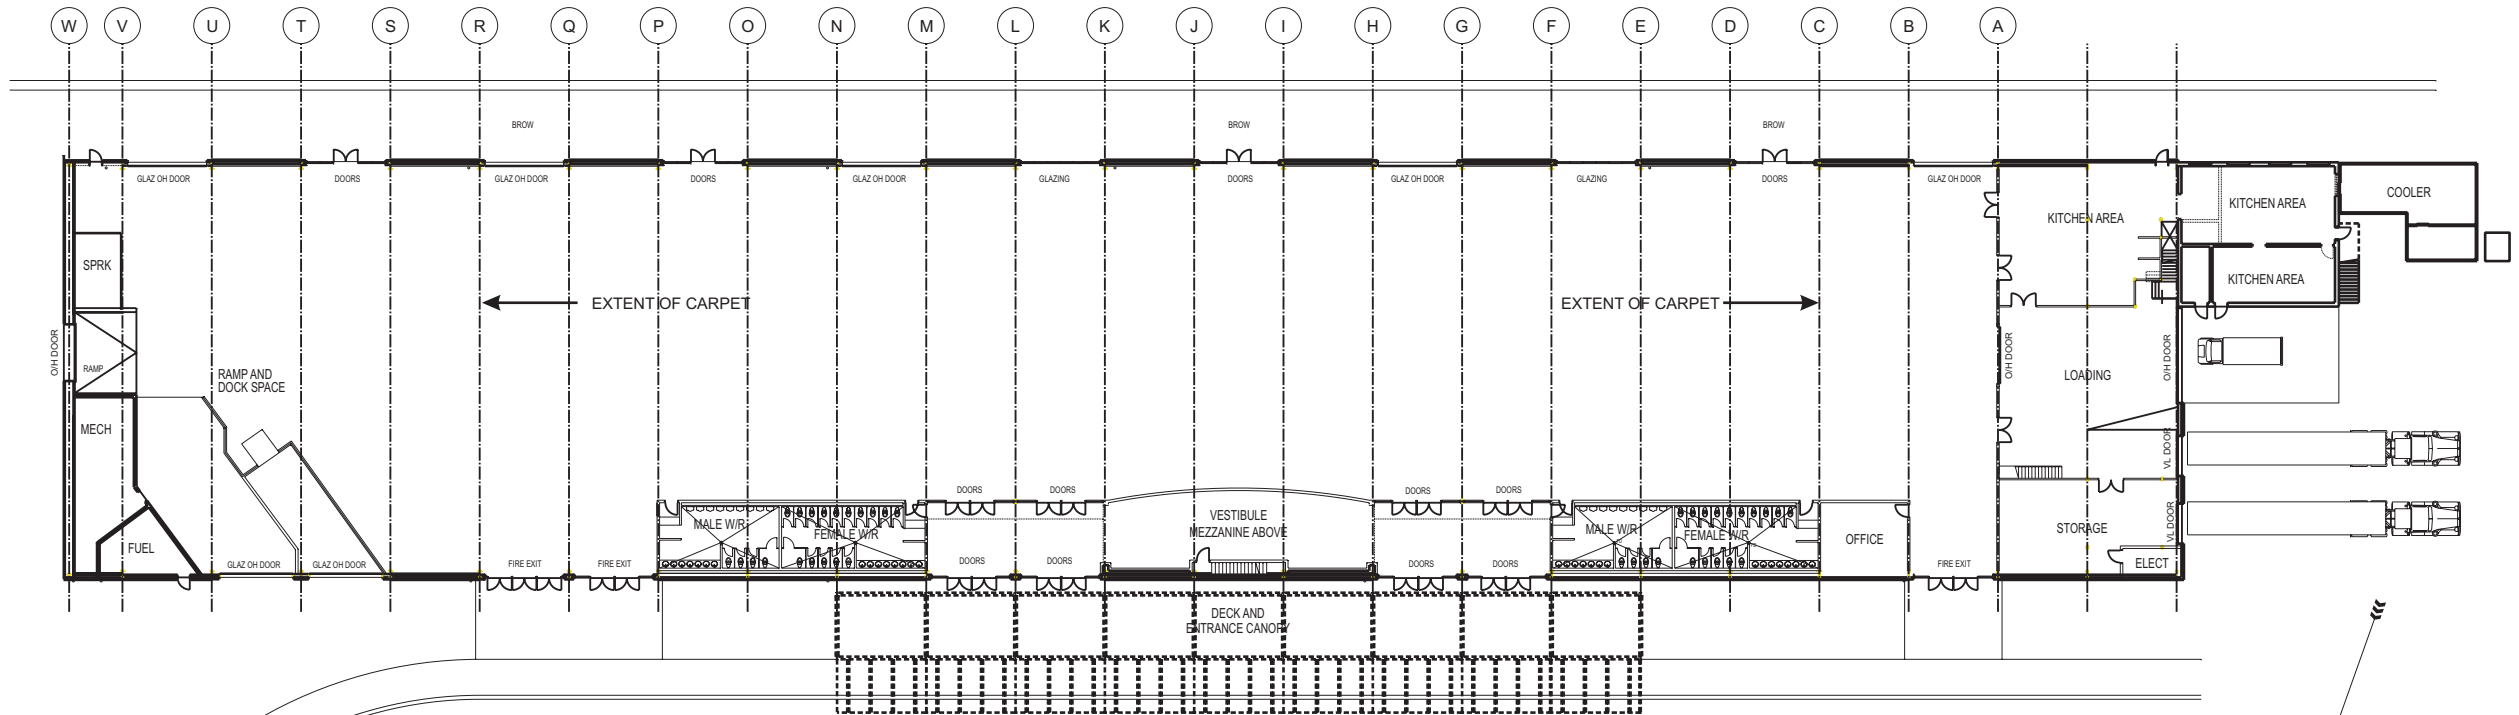

CUNARD CENTRE

FLOOR PLAN