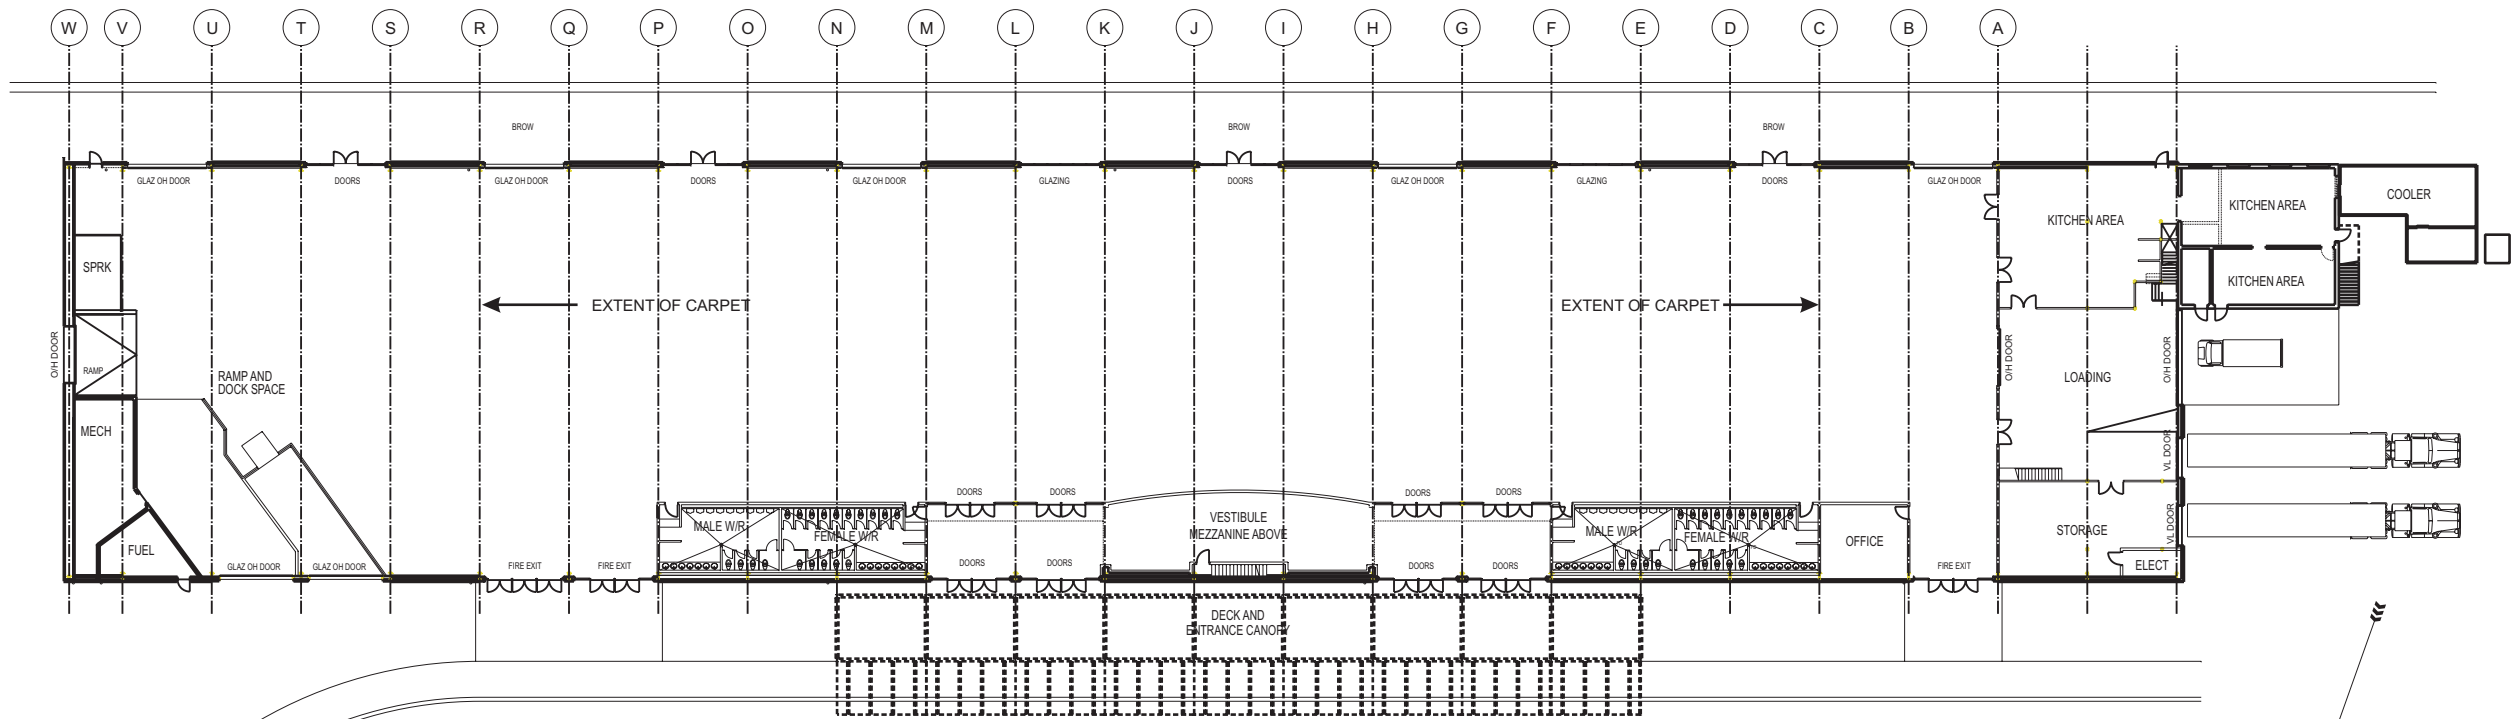

CUNARD CENTRE

FLOOR PLAN